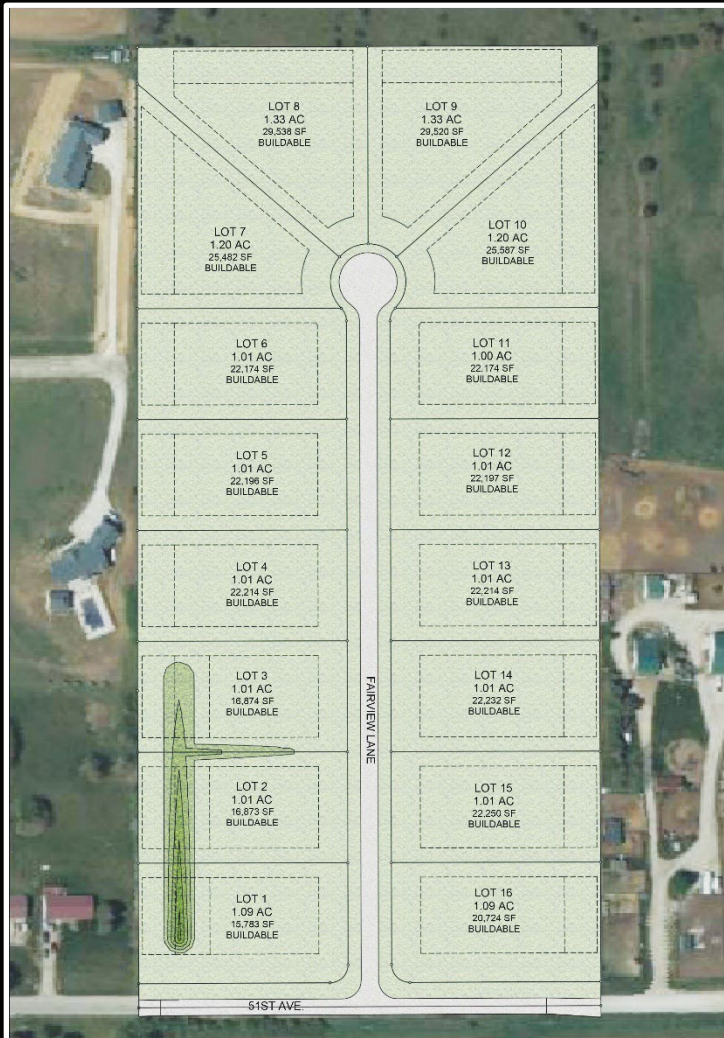

Hilltop Estates

PRESENTED BY

PROPERTY SUMMARY

16 SINGLE FAMILY LOTS FOR SALE! The Hilltop Estates Development spreads across 19.2 Acres nestled in the rolling hills in Jasper County, Iowa. Located on N. 51st Avenue W with a 25 minute drive to Downtown Des Moines, 10 minutes from Bondurant, 15 minutes from Altoona and 25 minutes from Ankeny via Hwy 65/330.

Hilltop Estates offers 1.01 acre to 1.33 acre lots in a quiet setting. Beautiful views of the Des Moines skyline and nature in your backyard. Do you have a love of horses? Hilltop Estates is located close to K & H Ranch and AMC Performance Horses which offers horse boarding, lessons, and training.

Call us and we will find you a lot at Hilltop Estates to build your Dream Home!

Hilltop Estates

Plat	Lot	Address	Listed Price	Acres	Buildable Lot SF	Lot Type
1	1	No Address Assigned	\$110,000	1.09	15,783 SF	Daylight
1	2	No Address Assigned	\$130,000	1.01	16,873 SF	Daylight
1	3	No Address Assigned	\$140,000	1.01	16,874 SF	Daylight
1	4	No Address Assigned	\$155,000	1.01	22,214 SF	Daylight
1	5	No Address Assigned	\$170,000	1.01	22,196 SF	Walkout
1	6	No Address Assigned	\$185,000	1.01	22,174 SF	Walkout
1	7	No Address Assigned	\$210,000	1.20	25,482 SF	Walkout
1	8	No Address Assigned	\$240,000	1.33	29,538 SF	Walkout
1	9	No Address Assigned	\$250,000	1.33	29,520 SF	Walkout
1	10	No Address Assigned	\$215,000	1.20	25,587 SF	Walkout
1	11	No Address Assigned	\$190,000	1.00	22,174 SF	Walkout
1	12	No Address Assigned	\$175,000	1.01	22,197 SF	Walkout
1	13	No Address Assigned	\$160,000	1.01	22,214 SF	Daylight
1	14	No Address Assigned	\$145,000	1.01	22,232 SF	Daylight
1	15	No Address Assigned	\$135,000	1.01	22,250 SF	Daylight
1	16	No Address Assigned	\$120,000	1.09	20,724 SF	Flat